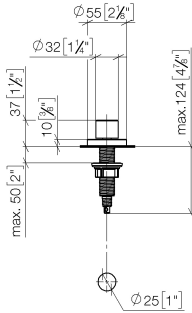

Strainer waste with control handle - Brushed Champagne (22kt Gold)

ELIO

10 710 970

- control for single basin
- including adapter for Bowden cable

Fits ELIO, ENO, MEM, META SQUARE, SYNC, TARA and TARA ULTRA

Fits: ELIO, MEM, TARA, TARA ULTRA, META SQUARE

| | | |
|---|-------------------------------|---------------|
|  | Brushed Champagne (22kt Gold) | 10 710 970-46 |
|  | Chrome | 10 710 970-00 |
|  | Brushed Platinum | 10 710 970-06 |
|  | Platinum | 10 710 970-08 |
|  | Durabross (23kt Gold) | 10 710 970-09 |
|  | Dark Chrome | 10 710 970-19 |
|  | Brushed Durabross (23kt Gold) | 10 710 970-28 |
|  | Matte Black | 10 710 970-33 |
|  | Champagne (22kt Gold) | 10 710 970-47 |
|  | Brushed Chrome | 10 710 970-93 |
|  | Brushed Dark Platinum | 10 710 970-99 |

10 710 970

mm [inches]

10 710 970

Parts for other finishes can be found here: [Chrome](#)

Spare parts list

| No. | Item Number | Name | Quantity used | Delivery time |
|--|--------------------|------------|---------------|---------------|
| 1 | 09 20 97 030-46 | handle | 1 | 60 |
| 2 | 90 12 12 002 00 90 | fixing cap | 1 | 2 |
| 3 | 09 27 87 006-46 | rosette | 1 | 30 |
| 4 | 90 14 10 043 00 90 | seal | 1 | 2 |
| 5 | 09 14 10 042 90 | seal | 1 | 2 |
| 6 | 09 29 06 087-46 | spindle | 1 | - |
| Spare part can no longer be ordered, please order the replacement item | | | | |
| 7 | 04 30 01 029 00 90 | adaptor | 1 | 2 |
| 8 | 09 24 03 175 90 | adaptor | 1 | 2 |
| 9 | 09 11 10 073-07 | connection | 1 | 30 |
| 10 | 09 11 10 074-07 | connection | 1 | 30 |
| 11 | 09 11 10 079-07 | connection | 1 | 30 |
| 12 | 09 30 11 087 90 | disc | 1 | 2 |
| 13 | 09 23 30 024-07 | nut | 1 | 30 |