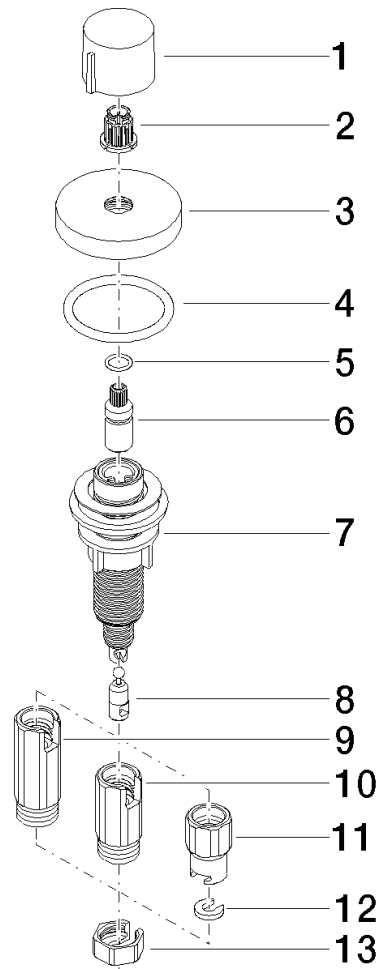

Strainer waste with control handle - Brushed Champagne (22kt Gold)

ELIO

10 710 970

- control for single basin
- including adapter for Bowden cable

Fits ELIO, ENO, MEM, META SQUARE, SYNC, TARA and TARA ULTRA

Fits: ELIO, MEM, TARA, TARA ULTRA, META SQUARE

| | | |
|---|-------------------------------|---------------|
|  | Brushed Champagne (22kt Gold) | 10 710 970-46 |
|  | Chrome | 10 710 970-00 |
|  | Brushed Platinum | 10 710 970-06 |
|  | Platinum | 10 710 970-08 |
|  | Durabross (23kt Gold) | 10 710 970-09 |
|  | Dark Chrome | 10 710 970-19 |
|  | Brushed Durabross (23kt Gold) | 10 710 970-28 |
|  | Matte Black | 10 710 970-33 |
|  | Champagne (22kt Gold) | 10 710 970-47 |
|  | Brushed Chrome | 10 710 970-93 |
|  | Brushed Dark Platinum | 10 710 970-99 |

10 710 970

mm [inches]

10 710 970

Parts for other finishes can be found here: [Chrome](#)

Spare parts list

| No. | Item Number | Name | Quantity used | Delivery time |
|--|--------------------|------------|---------------|---------------|
| 1 | 09 20 97 030-46 | handle | 1 | 60 |
| 2 | 90 12 12 002 00 90 | fixing cap | 1 | 2 |
| 3 | 09 27 87 006-46 | rosette | 1 | 30 |
| 4 | 90 14 10 043 00 90 | seal | 1 | 2 |
| 5 | 09 14 10 042 90 | seal | 1 | 2 |
| 6 | 09 29 06 087-46 | spindle | 1 | - |
| Spare part can no longer be ordered, please order the replacement item | | | | |
| 7 | 04 30 01 029 00 90 | adaptor | 1 | 2 |
| 8 | 09 24 03 175 90 | adaptor | 1 | 2 |
| 9 | 09 11 10 073-07 | connection | 1 | 30 |
| 10 | 09 11 10 074-07 | connection | 1 | 30 |
| 11 | 09 11 10 079-07 | connection | 1 | 30 |
| 12 | 09 30 11 087 90 | disc | 1 | 2 |
| 13 | 09 23 30 024-07 | nut | 1 | 30 |